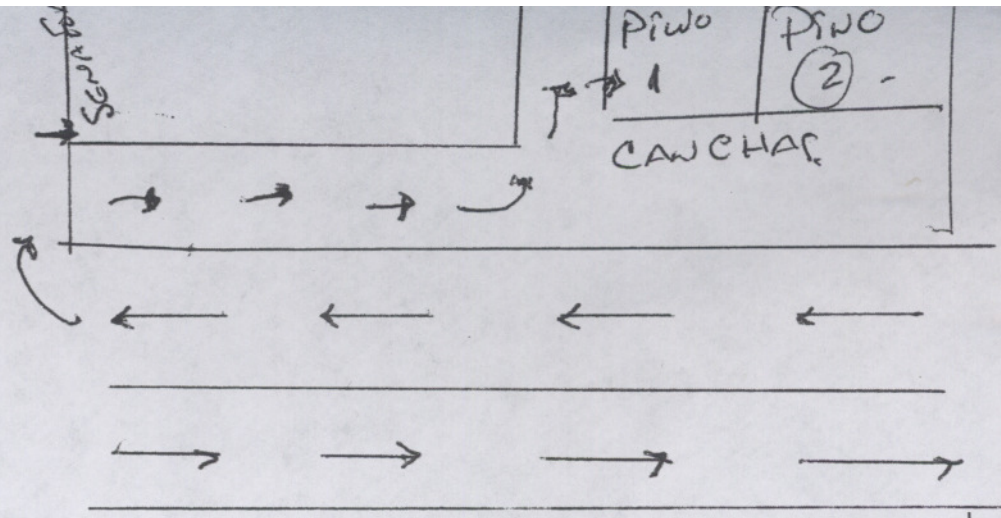

UNIV. CHAPIN

Piwo 1 Piwo (2) -
CANCHAR

CONCEPCION
MEXICANA

Carretera Fed.
Mex - Texaco.

Dominico 12. P.M.
Piwo 261

Cel. 0445534736753

PROF. ISAC GUTIERREZ

~~XXXXXXXXXXXXXXXXXXXX~~
~~XXXXXXXXXXXXXXXXXXXX~~